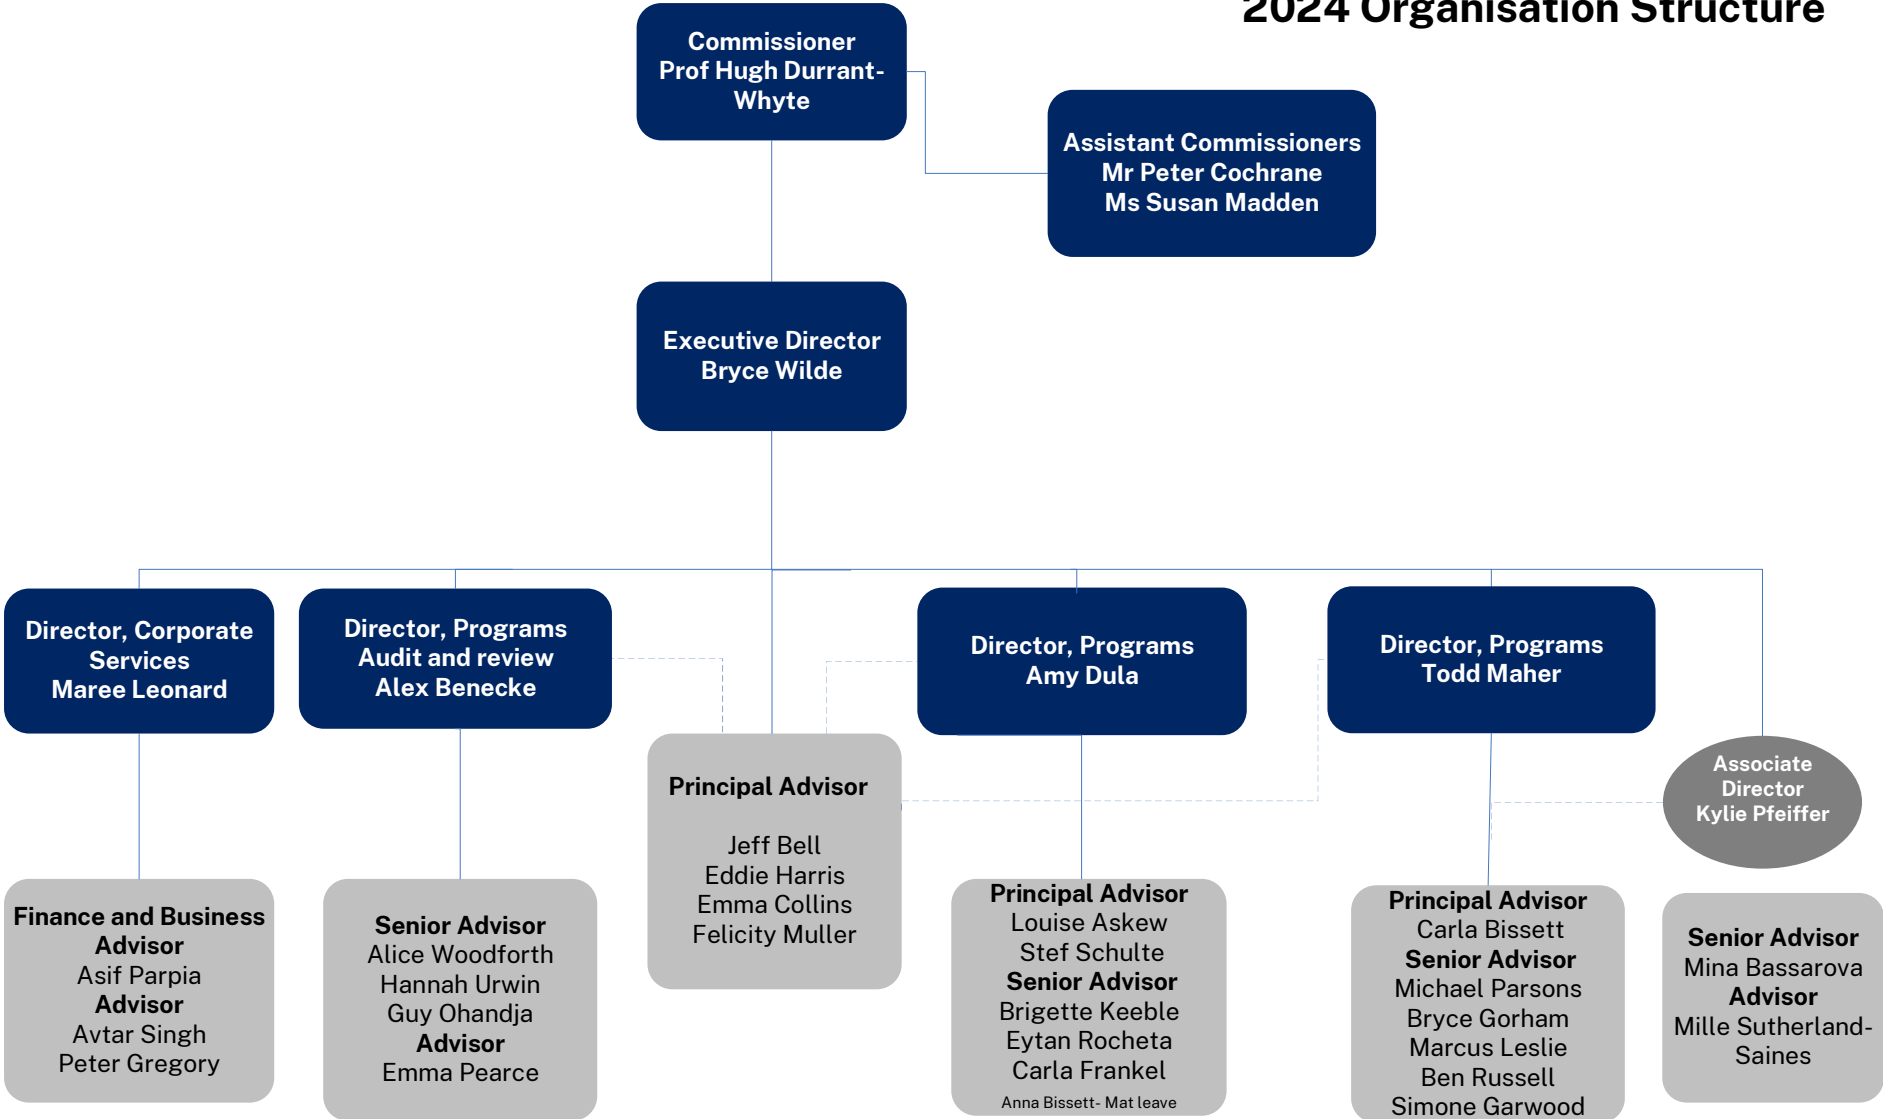

# Natural Resources Commission 2024 Organisation Structure

Key : Blue fill PSSE roles  
Grey Fill Non Exec roles